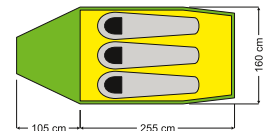

DURALITE® WP+

The "Arctic dome" is a self-supporting tent which is useful in terrains where pegs can be hard to fasten. This tent has a high bathtub floor to stop water getting trough in rough conditions. Excellent ventilating properties to inhibit condensation. Linked inner and outer tent for simultaneous pitching. Two vestibules and entrances with a mosquito net.

NAME: Arctic 2 Dome
TOTAL WEIGHT: 3,5 kg
ART.NO: 5029207

OUTER TENT: DURALITE WP+ Polyester Ripstop
Waterproof: 5 000 mm
INNER TENT: 190T Polyester, breathable
FLOOR: 210T Polyester PU
Waterproof: 10 000 mm

NAME: Arctic 3 Dome
TOTAL WEIGHT: 4,0 kg
ART.NO: 5029208

OUTER TENT: DURALITE WP+ Polyester Ripstop
Waterproof: 5 000 mm
INNER TENT: 190T Polyester, breathable
FLOOR: 210T Polyester PU
Waterproof: 10 000 mm