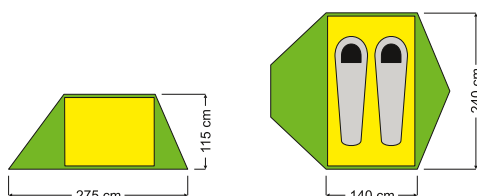

DURALITE® WP+

The "Lite" is a tunnel tent which is very easy to raise and offer generous spaces. This tent has a high bathtub floor to stop water getting trough in rough conditions. Excellent ventilating properties to inhibit condensation. Linked inner and outer tent for simultaneous pitching. The large vestibule is equipped with a mosquito net.

NAME: Lite 2
TOTAL WEIGHT: 2,5 kg
ART.NO: 5029205

OUTER TENT: DURALITE WP+ Polyester Ripstop
Waterproof: 5 000 mm
INNER TENT: 190T Polyester, breathable
FLOOR: 210T Polyester PU
Waterproof: 10 000 mm

NAME: Lite 3
TOTAL WEIGHT: 2,75 kg
ART.NO: 5029206

OUTER TENT: DURALITE WP+ Polyester Ripstop
Waterproof: 5 000 mm
INNER TENT: 190T Polyester, breathable
FLOOR: 210T Polyester PU
Waterproof: 10 000 mm

DURALITE® WP+

The "Arctic dome" is a self-supporting tent which is useful in terrains where pegs can be hard to fasten. This tent has a high bathtub floor to stop water getting trough in rough conditions. Excellent ventilating properties to inhibit condensation. Linked inner and outer tent for simultaneous pitching. Two vestibules and entrances with a mosquito net.

NAME: Arctic 2 Dome
TOTAL WEIGHT: 3,5 kg
ART.NO: 5029207

OUTER TENT: DURALITE WP+ Polyester Ripstop
Waterproof: 5 000 mm
INNER TENT: 190T Polyester, breathable
FLOOR: 210T Polyester PU
Waterproof: 10 000 mm

NAME: Arctic 3 Dome
TOTAL WEIGHT: 4,0 kg
ART.NO: 5029208

OUTER TENT: DURALITE WP+ Polyester Ripstop
Waterproof: 5 000 mm
INNER TENT: 190T Polyester, breathable
FLOOR: 210T Polyester PU
Waterproof: 10 000 mm