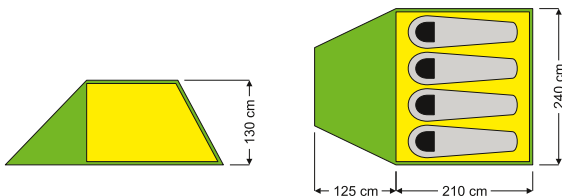

DURALITE® WP+

The "Arctic" is a tunnel tent that is very easy to raise and offer generous spaces. This tent has a high bathtub floor to stop water getting trough in rough conditions. Excellent ventilating properties to inhibit condensation. Linked inner and outer tent for for simultaneous pitching. The extended vestibule is equipped with a mosquito net.

NAME:
Arctic 2
TOTAL WEIGHT:
2,75 kg
ART.NO:
5029203

OUTER TENT:
DURALITE WP+ Polyester Ripstop
Waterproof: 5 000 mm
INNER TENT:
190T Polyester, breathable
FLOOR:
210T Polyester PU
Waterproof: 10 000 mm

NAME:
Arctic 3
TOTAL WEIGHT:
3,0 kg
ART.NO:
5029204

OUTER TENT:
DURALITE WP+ Polyester Ripstop
Waterproof: 5 000 mm
INNER TENT:
190T Polyester, breathable
FLOOR:
210T Polyester PU
Waterproof: 10 000 mm