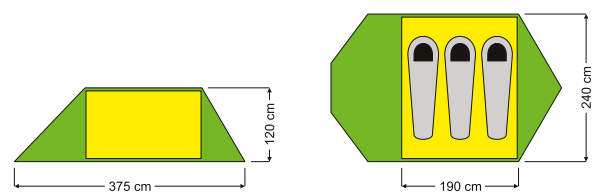

DURALITE® WP+

The "Lite" is a tunnel tent which is very easy to raise and offer generous spaces. This tent has a high bathtub floor to stop water getting trough in rough conditions. Excellent ventilating properties to inhibit condensation. Linked inner and outer tent for simultaneous pitching. The large vestibule is equipped with a mosquito net.

NAME: Lite 2
TOTAL WEIGHT: 2,5 kg
ART.NO: 5029205

OUTER TENT: DURALITE WP+ Polyester Ripstop
Waterproof: 5 000 mm
INNER TENT: 190T Polyester, breathable
FLOOR: 210T Polyester PU
Waterproof: 10 000 mm

NAME: Lite 3
TOTAL WEIGHT: 2,75 kg
ART.NO: 5029206

OUTER TENT: DURALITE WP+ Polyester Ripstop
Waterproof: 5 000 mm
INNER TENT: 190T Polyester, breathable
FLOOR: 210T Polyester PU
Waterproof: 10 000 mm

DURALITE® WP+

The "Arctic dome" is a self-supporting tent which is useful in terrains where pegs can be hard to fasten. This tent has a high bathtub floor to stop water getting trough in rough conditions. Excellent ventilating properties to inhibit condensation. Linked inner and outer tent for simultaneous pitching. Two vestibules and entrances with a mosquito net.

NAME: Arctic 2 Dome
TOTAL WEIGHT: 3,5 kg
ART.NO: 5029207

OUTER TENT: DURALITE WP+ Polyester Ripstop
Waterproof: 5 000 mm
INNER TENT: 190T Polyester, breathable
FLOOR: 210T Polyester PU
Waterproof: 10 000 mm

NAME: Arctic 3 Dome
TOTAL WEIGHT: 4,0 kg
ART.NO: 5029208

OUTER TENT: DURALITE WP+ Polyester Ripstop
Waterproof: 5 000 mm
INNER TENT: 190T Polyester, breathable
FLOOR: 210T Polyester PU
Waterproof: 10 000 mm