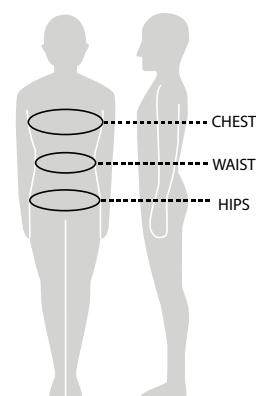

Junior's body measurements

Size	122/128	134/140	146/152	158/164
Age	7-8	9-10	11-12	13-14
Chest	64	70	76	82
Waist	58	61	64	67
Hip	69	75	82	87
Inseam	59	66	71,5	77
Sleeve Length	45	50	54,5	59