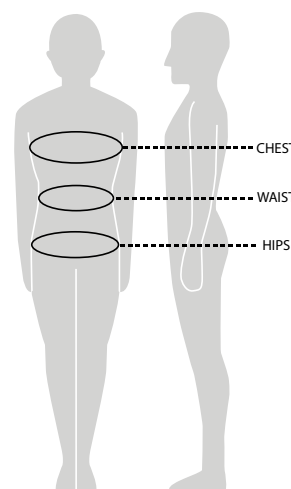

Men's body measurements

Size	S	M	L	XL	XXL
Chest	92	100	108	116	124
Waist	80	88	96	106	116
Hip	94	102	110	116	122
Inseam	81	83	84	85	87
Sleeve Length	61	63	64,5	65,5	66,5