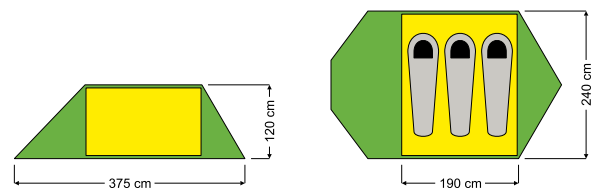

DURALITE® WP+

The "Lite" is a tunnel tent which is very easy to raise and offer generous spaces. This tent has a high bathtub floor to stop water getting trough in rough conditions. Excellent ventilating properties to inhibit condensation. Linked inner and outer tent for simultaneous pitching. The large vestibule is equipped with a mosquito net.

NAME: Lite 2
TOTAL WEIGHT: 2,5 kg
ART.NO: 5029205

OUTER TENT: DURALITE WP+ Polyester Ripstop
Waterproof: 5 000 mm
INNER TENT: 190T Polyester, breathable
FLOOR: 210T Polyester PU
Waterproof: 10 000 mm

NAME: Lite 3
TOTAL WEIGHT: 2,75 kg
ART.NO: 5029206

OUTER TENT: DURALITE WP+ Polyester Ripstop
Waterproof: 5 000 mm
INNER TENT: 190T Polyester, breathable
FLOOR: 210T Polyester PU
Waterproof: 10 000 mm

DURALITE® WP+

The "Arctic dome" is a self-supporting tent which is useful in terrains where pegs can be hard to fasten. This tent has a high bathtub floor to stop water getting trough in rough conditions. Excellent ventilating properties to inhibit condensation. Linked inner and outer tent for simultaneous pitching. Two vestibules and entrances with a mosquito net.

NAME: Arctic 2 Dome
TOTAL WEIGHT: 3,5 kg
ART.NO: 5029207

OUTER TENT: DURALITE WP+ Polyester Ripstop
Waterproof: 5 000 mm
INNER TENT: 190T Polyester, breathable
FLOOR: 210T Polyester PU
Waterproof: 10 000 mm

NAME: Arctic 3 Dome
TOTAL WEIGHT: 4,0 kg
ART.NO: 5029208

OUTER TENT: DURALITE WP+ Polyester Ripstop
Waterproof: 5 000 mm
INNER TENT: 190T Polyester, breathable
FLOOR: 210T Polyester PU
Waterproof: 10 000 mm