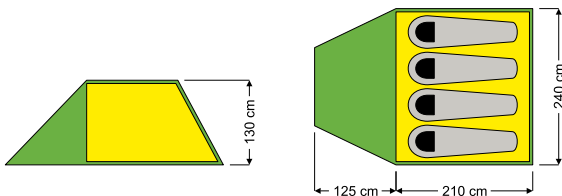

NAME:
Trek 4
TOTAL WEIGHT:
3,5 kg
ART.NO:
5029201

OUTER TENT:
DURALITE WP+ Polyester Ripstop
Waterproof: 5 000 mm
INNER TENT:
190T Polyester, breathable
FLOOR:
210T Polyester PU
Waterproof: 10 000 mm

DURALITE® WP+