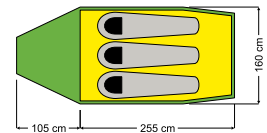

DURALITE® WP+

The "Arctic dome" is a self-supporting tent which is useful in terrains where pegs can be hard to fasten. This tent has a high bathtub floor to stop water getting trough in rough conditions. Excellent ventilating properties to inhibit condensation. Linked inner and outer tent for simultaneous pitching. Two vestibules and entrances with a mosquito net.

NAME: Arctic 2 Dome
TOTAL WEIGHT: 3,5 kg
ART.NO: 5029207

OUTER TENT: DURALITE WP+ Polyester Ripstop
Waterproof: 5 000 mm
INNER TENT: 190T Polyester, breathable
FLOOR: 210T Polyester PU
Waterproof: 10 000 mm

NAME: Arctic 3 Dome
TOTAL WEIGHT: 4,0 kg
ART.NO: 5029208

OUTER TENT: DURALITE WP+ Polyester Ripstop
Waterproof: 5 000 mm
INNER TENT: 190T Polyester, breathable
FLOOR: 210T Polyester PU
Waterproof: 10 000 mm