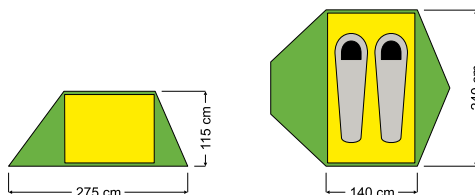

DURALITE® WP+

The "Lite" is a tunnel tent which is very easy to raise and offer generous spaces. This tent has a high bathtub floor to stop water getting trough in rough conditions. Excellent ventilating properties to inhibit condensation. Linked inner and outer tent for simultaneous pitching. The large vestibule is equipped with a mosquito net.

NAME: Lite 2
TOTAL WEIGHT: 2,5 kg
ART.NO: 5029205

OUTER TENT: DURALITE WP+ Polyester Ripstop
Waterproof: 5 000 mm
INNER TENT: 190T Polyester, breathable
FLOOR: 210T Polyester PU
Waterproof: 10 000 mm

NAME: Lite 3
TOTAL WEIGHT: 2,75 kg
ART.NO: 5029206

OUTER TENT: DURALITE WP+ Polyester Ripstop
Waterproof: 5 000 mm
INNER TENT: 190T Polyester, breathable
FLOOR: 210T Polyester PU
Waterproof: 10 000 mm

DURALITE® WP+

The "Arctic dome" is a self-supporting tent which is useful in terrains where pegs can be hard to fasten. This tent has a high bathtub floor to stop water getting trough in rough conditions. Excellent ventilating properties to inhibit condensation. Linked inner and outer tent for simultaneous pitching. Two vestibules and entrances with a mosquito net.

NAME: Arctic 2 Dome
TOTAL WEIGHT: 3,5 kg
ART.NO: 5029207

OUTER TENT: DURALITE WP+ Polyester Ripstop
Waterproof: 5 000 mm
INNER TENT: 190T Polyester, breathable
FLOOR: 210T Polyester PU
Waterproof: 10 000 mm

NAME: Arctic 3 Dome
TOTAL WEIGHT: 4,0 kg
ART.NO: 5029208

OUTER TENT: DURALITE WP+ Polyester Ripstop
Waterproof: 5 000 mm
INNER TENT: 190T Polyester, breathable
FLOOR: 210T Polyester PU
Waterproof: 10 000 mm