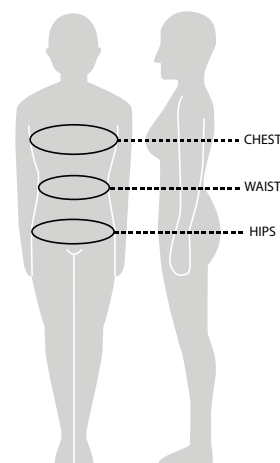

Functional outdoor sandal in light weight material.

Colour: Black, Navy **Size:** 28 - 35
ART NO: 6059301

Women's body measurements

Size	XS	S	M	L	XL	XXL
Chest	80	88	96	104	116	128
Waist	64	72	80	88	101	114
Hip	91	97	104	112	122	132
Inseam	79	79	79	79	79	79
Sleeve Length	59,5	60	60,5	61	61,5	62