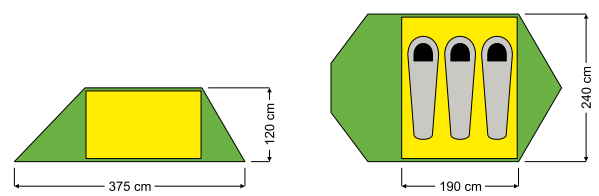

DURALITE® WP+

The "Lite" is a tunnel tent which is very easy to raise and offer generous spaces. This tent has a high bathtub floor to stop water getting trough in rough conditions. Excellent ventilating properties to inhibit condensation. Linked inner and outer tent for simultaneous pitching. The large vestibule is equipped with a mosquito net.

NAME: Lite 2
TOTAL WEIGHT: 2,5 kg
ART.NO: 5029205

OUTER TENT: DURALITE WP+ Polyester Ripstop
Waterproof: 5 000 mm
INNER TENT: 190T Polyester, breathable
FLOOR: 210T Polyester PU
Waterproof: 10 000 mm

NAME: Lite 3
TOTAL WEIGHT: 2,75 kg
ART.NO: 5029206

OUTER TENT: DURALITE WP+ Polyester Ripstop
Waterproof: 5 000 mm
INNER TENT: 190T Polyester, breathable
FLOOR: 210T Polyester PU
Waterproof: 10 000 mm

DURALITE® WP+

The "Arctic dome" is a self-supporting tent which is useful in terrains where pegs can be hard to fasten. This tent has a high bathtub floor to stop water getting trough in rough conditions. Excellent ventilating properties to inhibit condensation. Linked inner and outer tent for simultaneous pitching. Two vestibules and entrances with a mosquito net.

NAME: Arctic 2 Dome
TOTAL WEIGHT: 3,5 kg
ART.NO: 5029207

OUTER TENT: DURALITE WP+ Polyester Ripstop
Waterproof: 5 000 mm
INNER TENT: 190T Polyester, breathable
FLOOR: 210T Polyester PU
Waterproof: 10 000 mm

NAME: Arctic 3 Dome
TOTAL WEIGHT: 4,0 kg
ART.NO: 5029208

OUTER TENT: DURALITE WP+ Polyester Ripstop
Waterproof: 5 000 mm
INNER TENT: 190T Polyester, breathable
FLOOR: 210T Polyester PU
Waterproof: 10 000 mm