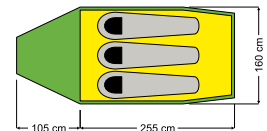

DURALITE® WP+

The "Arctic dome" is a self-supporting tent which is useful in terrains where pegs can be hard to fasten. This tent has a high bathtub floor to stop water getting trough in rough conditions. Excellent ventilating properties to inhibit condensation. Linked inner and outer tent for simultaneous pitching. Two vestibules and entrances with a mosquito net.

NAME: Arctic 2 Dome
TOTAL WEIGHT: 3,5 kg
ART.NO: 5029207

OUTER TENT: DURALITE WP+ Polyester Ripstop
Waterproof: 5 000 mm
INNER TENT: 190T Polyester, breathable
FLOOR: 210T Polyester PU
Waterproof: 10 000 mm

NAME: Arctic 3 Dome
TOTAL WEIGHT: 4,0 kg
ART.NO: 5029208

OUTER TENT: DURALITE WP+ Polyester Ripstop
Waterproof: 5 000 mm
INNER TENT: 190T Polyester, breathable
FLOOR: 210T Polyester PU
Waterproof: 10 000 mm