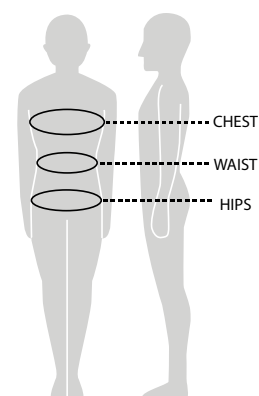

Junior's body measurements

Size	122/128	134/140	146/152	158/164
Age	7-8	9-10	11-12	13-14
Chest	64	70	76	82
Waist	58	61	64	67
Hip	69	75	82	87
Inseam	59	66	71,5	77
Sleeve Length	45	50	54,5	59