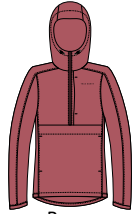

Berry

7901002
Anorak
Duralite Polycotton

Lady
XS-XXL

Free Assorted