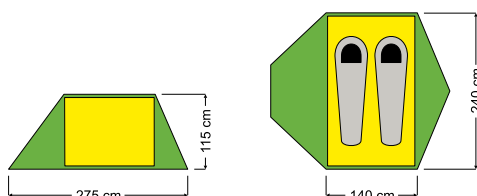

DURALITE® WP+

The "Lite" is a tunnel tent which is very easy to raise and offer generous spaces. This tent has a high bathtub floor to stop water getting trough in rough conditions. Excellent ventilating properties to inhibit condensation. Linked inner and outer tent for simultaneous pitching. The large vestibule is equipped with a mosquito net.

NAME: Lite 2
TOTAL WEIGHT: 2,5 kg
ART.NO: 5029205

OUTER TENT: DURALITE WP+ Polyester Ripstop
Waterproof: 5 000 mm
INNER TENT: 190T Polyester, breathable
FLOOR: 210T Polyester PU
Waterproof: 10 000 mm

NAME: Lite 3
TOTAL WEIGHT: 2,75 kg
ART.NO: 5029206

OUTER TENT: DURALITE WP+ Polyester Ripstop
Waterproof: 5 000 mm
INNER TENT: 190T Polyester, breathable
FLOOR: 210T Polyester PU
Waterproof: 10 000 mm

DURALITE® WP+

The "Arctic dome" is a self-supporting tent which is useful in terrains where pegs can be hard to fasten. This tent has a high bathtub floor to stop water getting trough in rough conditions. Excellent ventilating properties to inhibit condensation. Linked inner and outer tent for simultaneous pitching. Two vestibules and entrances with a mosquito net.

NAME: Arctic 2 Dome
TOTAL WEIGHT: 3,5 kg
ART.NO: 5029207

OUTER TENT: DURALITE WP+ Polyester Ripstop
Waterproof: 5 000 mm
INNER TENT: 190T Polyester, breathable
FLOOR: 210T Polyester PU
Waterproof: 10 000 mm

NAME: Arctic 3 Dome
TOTAL WEIGHT: 4,0 kg
ART.NO: 5029208

OUTER TENT: DURALITE WP+ Polyester Ripstop
Waterproof: 5 000 mm
INNER TENT: 190T Polyester, breathable
FLOOR: 210T Polyester PU
Waterproof: 10 000 mm