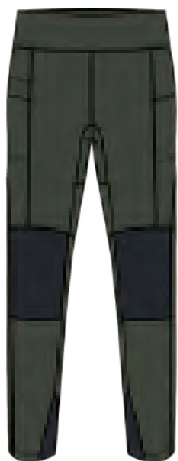

Free Assorted

Black

Dk Green

Iron

Maroon

7923401

Outdoor tights
Heavy knitted interlock

breathable