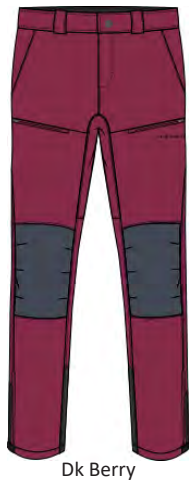

Dk Berry

7924400

Trousers
Woven stretch softshell,
Duralite WP stretch

breathable

stretch

water
repellent

Lady
XS-XXL

Free Assorted