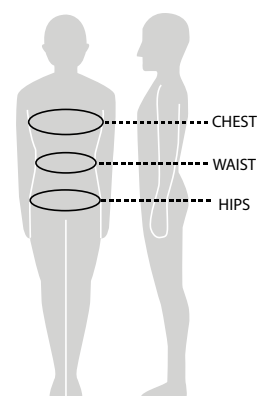

Junior's body measurements

Size	122/128	134/140	146/152	158/164
Age	7-8	9-10	11-12	13-14
Chest	64	70	76	82
Waist	58	61	64	67
Hip	69	75	82	87
Inseam	59	66	71,5	77
Sleeve Length	45	50	54,5	59