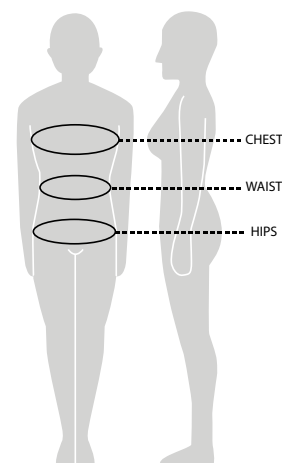

Women's body measurements

Size	XS	S	M	L	XL	XXL
Chest	80	88	96	104	116	128
Waist	64	72	80	88	101	114
Hip	91	97	104	112	122	132
Inseam	79	79	79	79	79	79
Sleeve Length	59,5	60	60,5	61	61,5	62